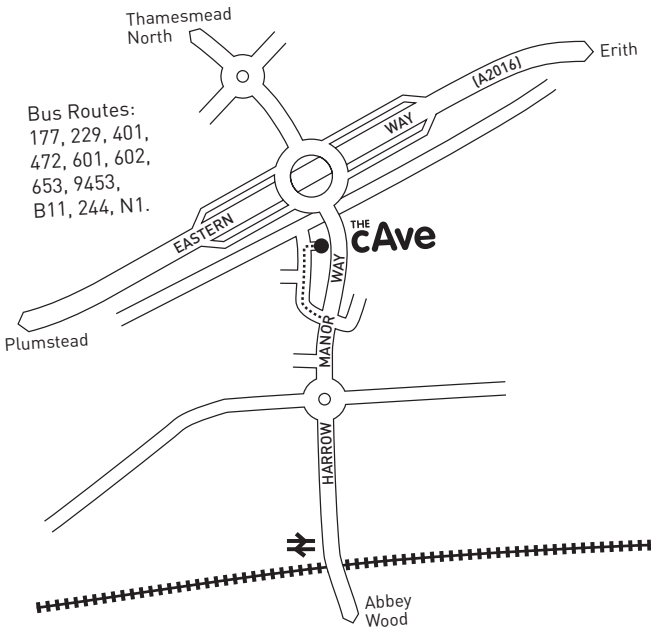

**THE CAVE**

**THE cAve**

*a dynamic climbing experience*

**Where are we?**

The cAve is situated in a unique position, within an extensive archway beneath Harrow Manor Way

**Want to know more?**

T. 020 8320 4470  
 M. 07866 741952  
 E. [thecave@trust-thamesmead.co.uk](mailto:thecave@trust-thamesmead.co.uk)  
 Arch 3 | Harrow Manor Way | Thamesmead | London | SE2 9XL

**THE cAve**

**THE cAve**

*a dynamic climbing experience*

**Where are we?**

The cAve is situated in a unique position, within an extensive archway beneath Harrow Manor Way

Bus Routes:  
 177, 229, 401,  
 472, 601, 602,  
 653, 9453,  
 B11, 244, N1.