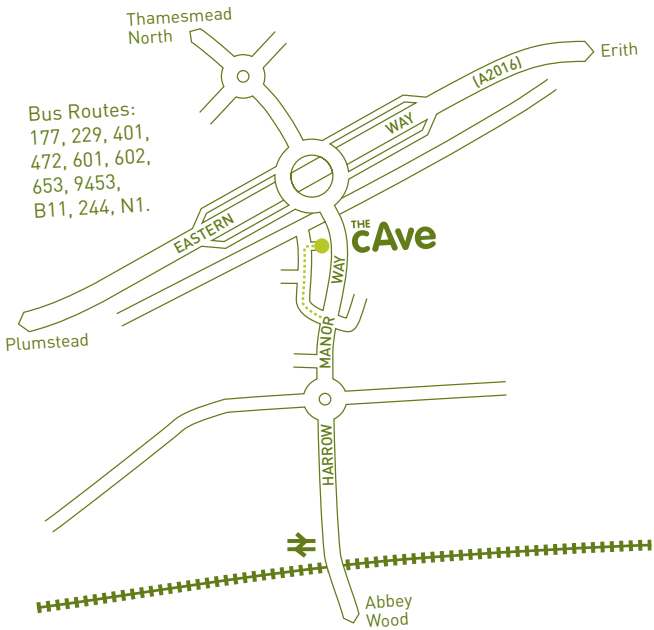

The Cave.

Your child has been invited to a rock climbing party at  
**A FEW SUGGESTIONS...**

**THE CAVE**

**THE cAve**

a dynamic climbing experience

**Where are we?**

The cAve is situated in a unique position, within an extensive archway beneath Harrow Manor Way

**COME HANG OUT!**

---

---

---

---

RSVP to:

At The Cave Climbing Wall in Thamesmead  
 (please see reverse for directions)

Date \_\_\_\_\_ Time \_\_\_\_\_

**THE cAve**

**THE cAve**

*a dynamic climbing experience*

**Where are we?**

The cAve is situated in a unique position, within an extensive archway beneath Harrow Manor Way

Bus Routes:  
 177, 229, 401,  
 472, 601, 602,  
 653, 9453,  
 B11, 244, N1.