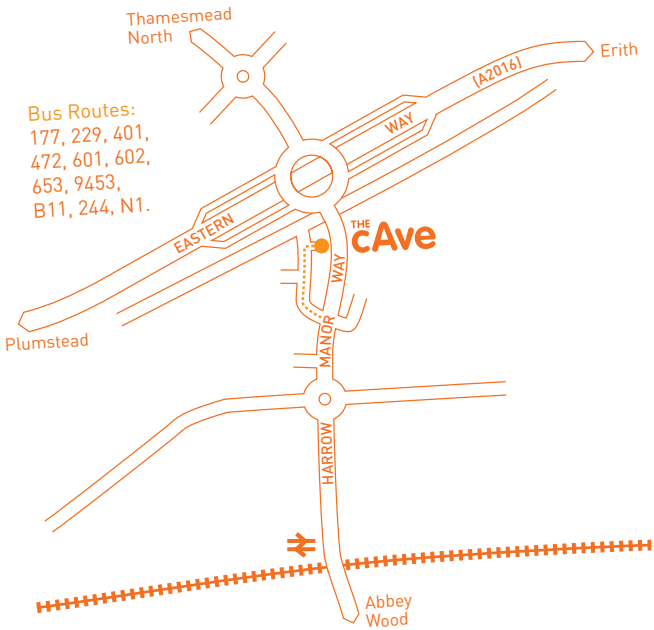

The Cave.

Your child has been invited to a rock climbing party at  
**A FEW SUGGESTIONS...**

**THE CAVE**

**THE cAve**

a dynamic climbing experience

**Where are we?**

The cAve is situated in a unique position, within an extensive archway beneath Harrow Manor Way

**THE cAve**

**THE cAve**

*a dynamic climbing experience*

**Where are we?**

The cAve is situated in a unique position, within an extensive archway beneath Harrow Manor Way

Bus Routes:  
 177, 229, 401,  
 472, 601, 602,  
 653, 9453,  
 B11, 244, N1.