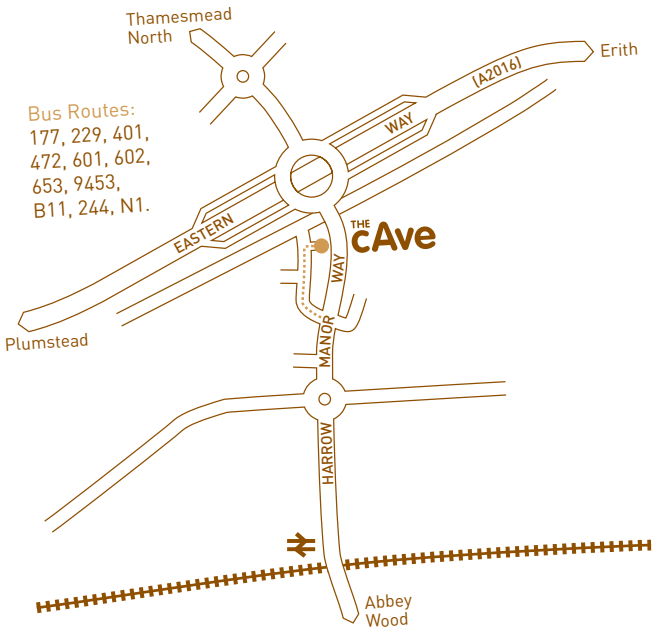

**COME  
 HANG  
 OUT!**

---

---

---

---

RSVP to:

At The Cave Climbing Wall in Thamesmead  
 (please see reverse for directions)

Date \_\_\_\_\_ Time \_\_\_\_\_

**THE cAve**

**THE cAve**

*a dynamic climbing experience*

**Where are we?**

The cAve is situated in a unique position, within an extensive archway beneath Harrow Manor Way

**Want to know more?**

T. 020 8320 4470  
 M. 07866 741952  
 E. [thecave@trust-thamesmead.co.uk](mailto:thecave@trust-thamesmead.co.uk)  
 Arch 3 | Harrow Manor Way | Thamesmead | London | SE2 9XL

**THE cAve**

**THE cAve**

*a dynamic climbing experience*

**Where are we?**

The cAve is situated in a unique position, within an extensive archway beneath Harrow Manor Way

Bus Routes:  
 177, 229, 401,  
 472, 601, 602,  
 653, 9453,  
 B11, 244, N1.